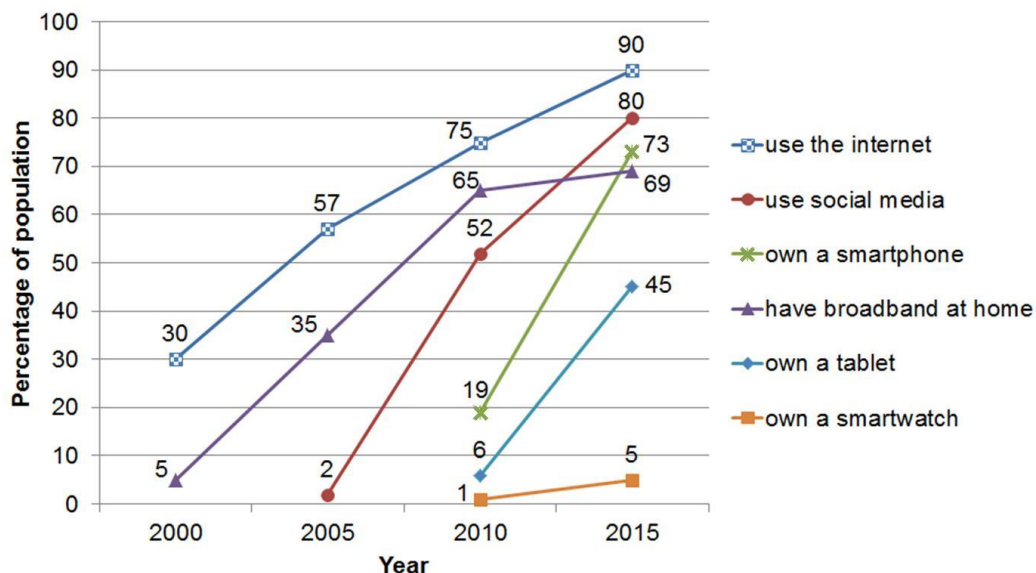

### Exam question

The graph shows information about technology usage in the UK over time. Summarise the information by selecting and reporting the main features. Make comparisons where relevant.

---

---

---